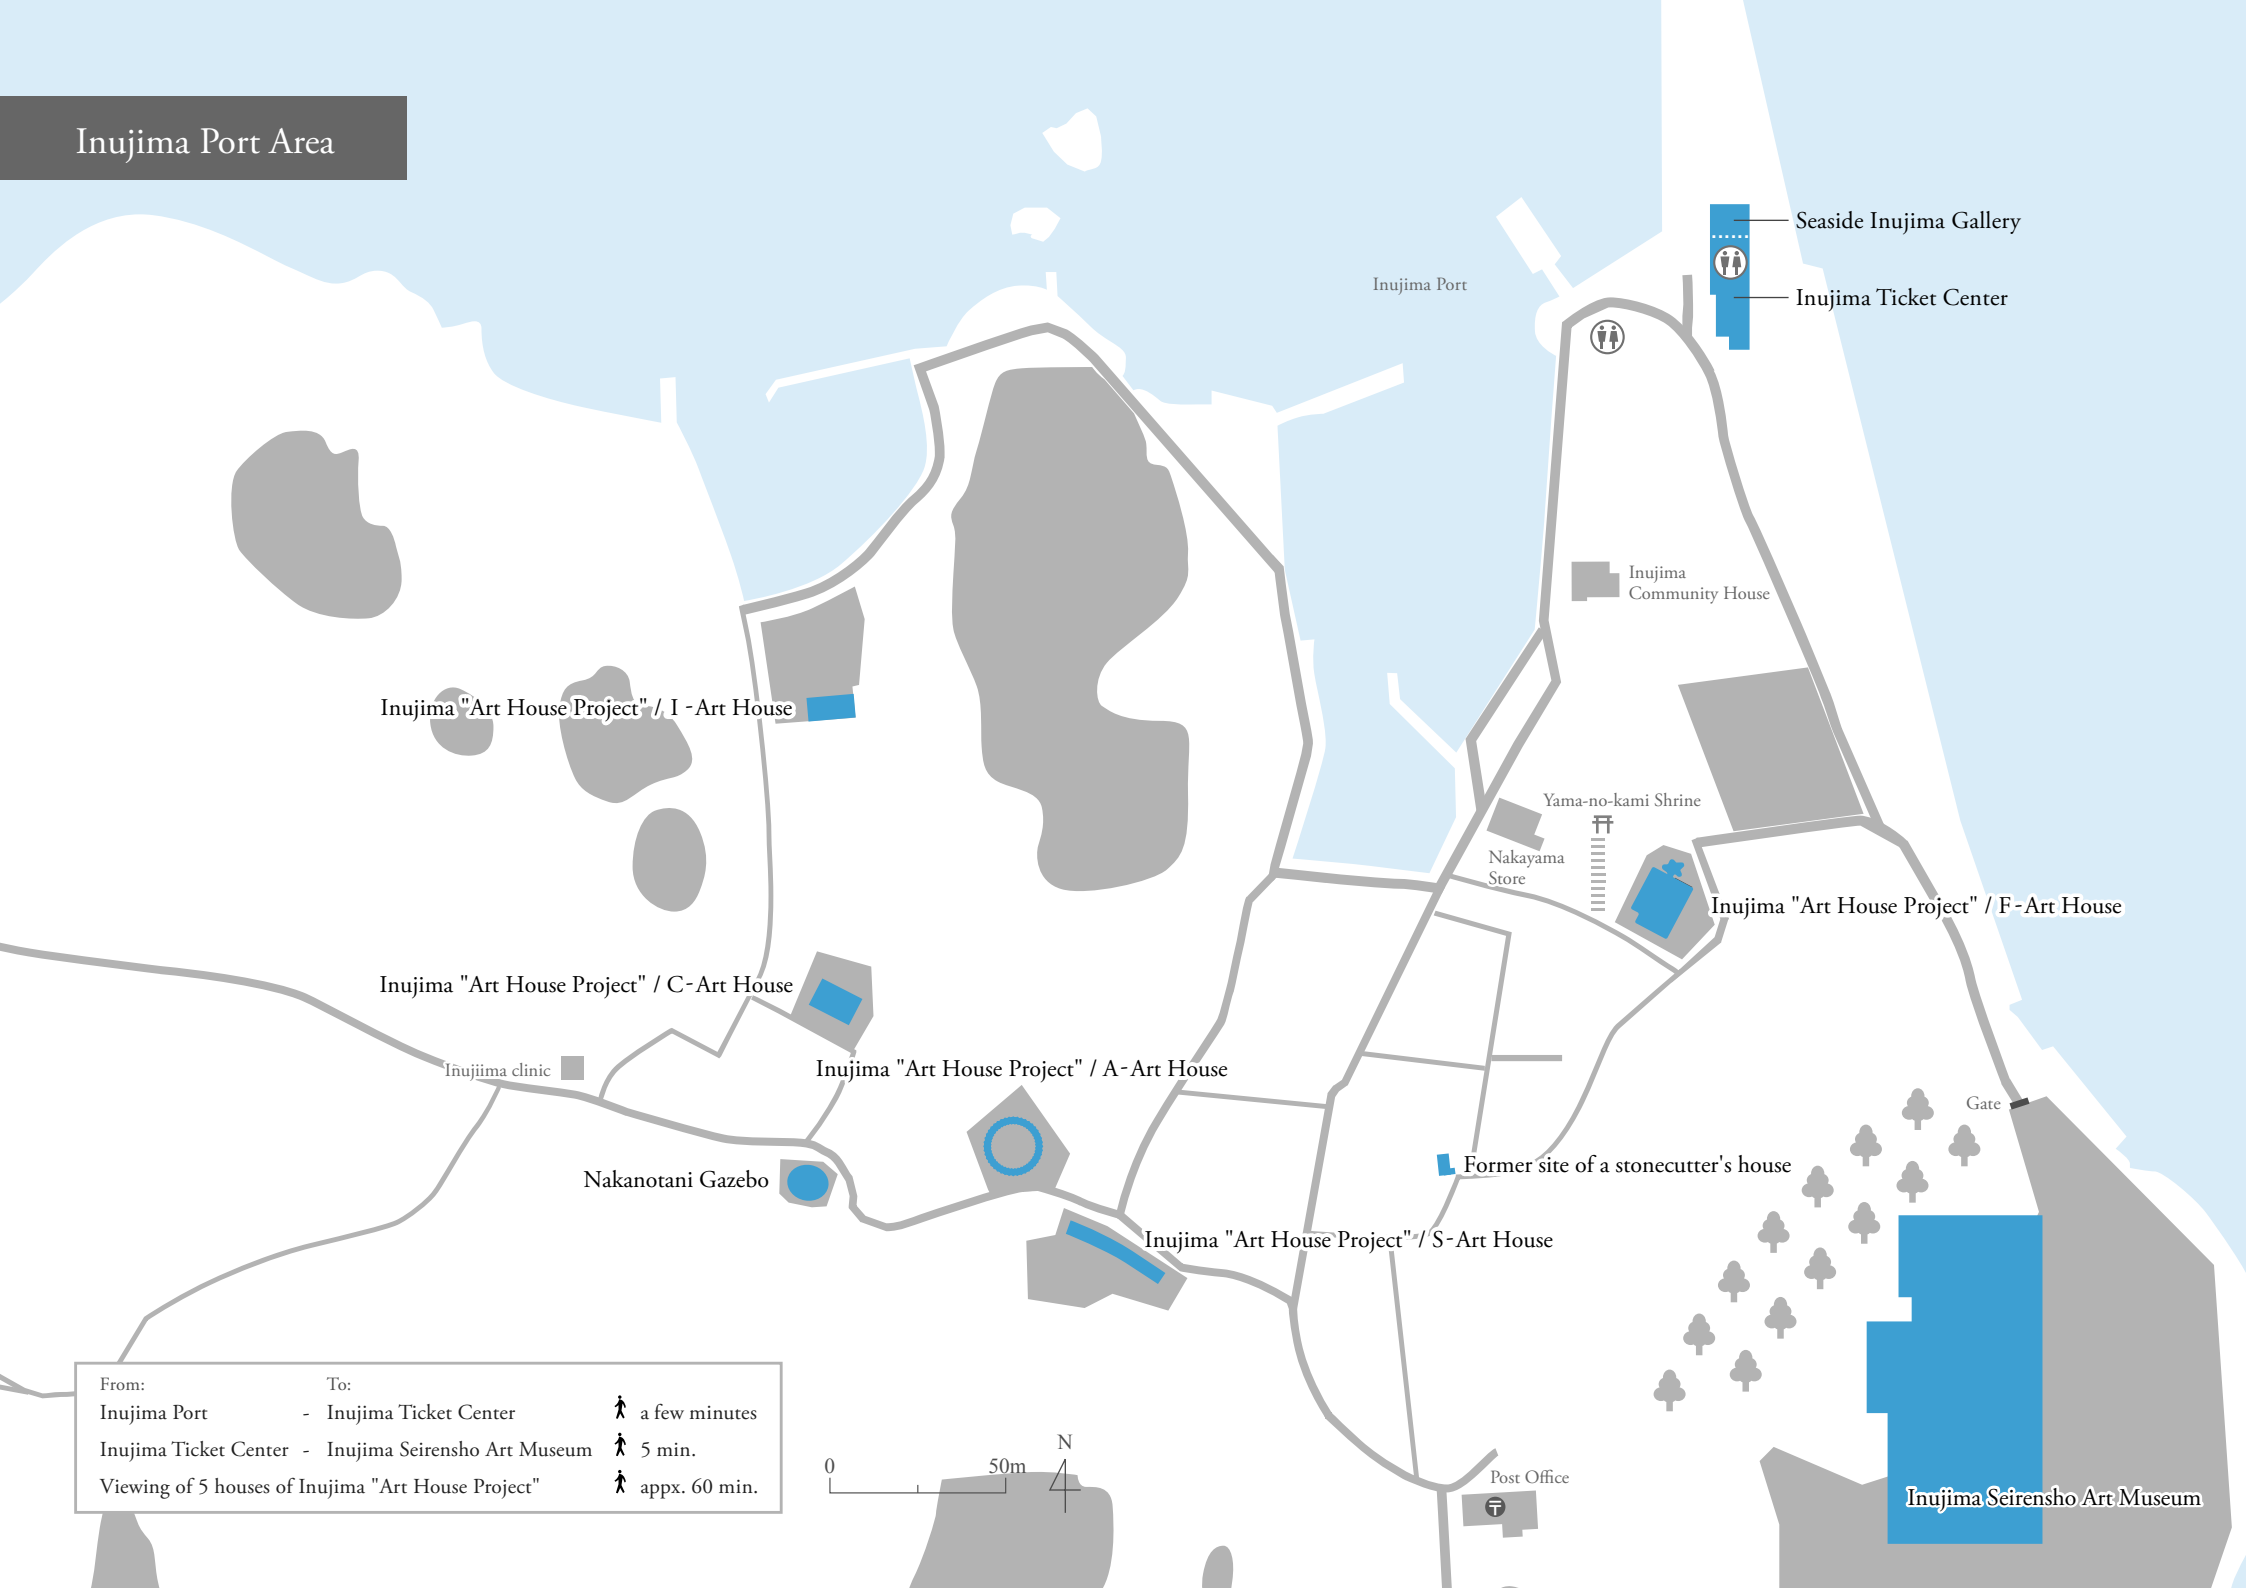

# Inujima

From:	To:	Walking Time
Inujima Port	- Inujima Ticket Center	🚶 a few minutes
Inujima Ticket Center	- Inujima Seirenscho Art Museum	🚶 5 min.
Viewing of 5 houses of Inujima "Art House Project"		🚶 appx. 60 min.
Nakanotani Gazebo	- Inujima Life Garden	🚶 7 min.

# Inujima Port Area

From:	To:	Walking Time
Inujima Port	- Inujima Ticket Center	🚶 a few minutes
Inujima Ticket Center	- Inujima Seirenscho Art Museum	🚶 5 min.
Viewing of 5 houses of Inujima "Art House Project"		🚶 appx. 60 min.

Inujima Seirenscho Art Museum