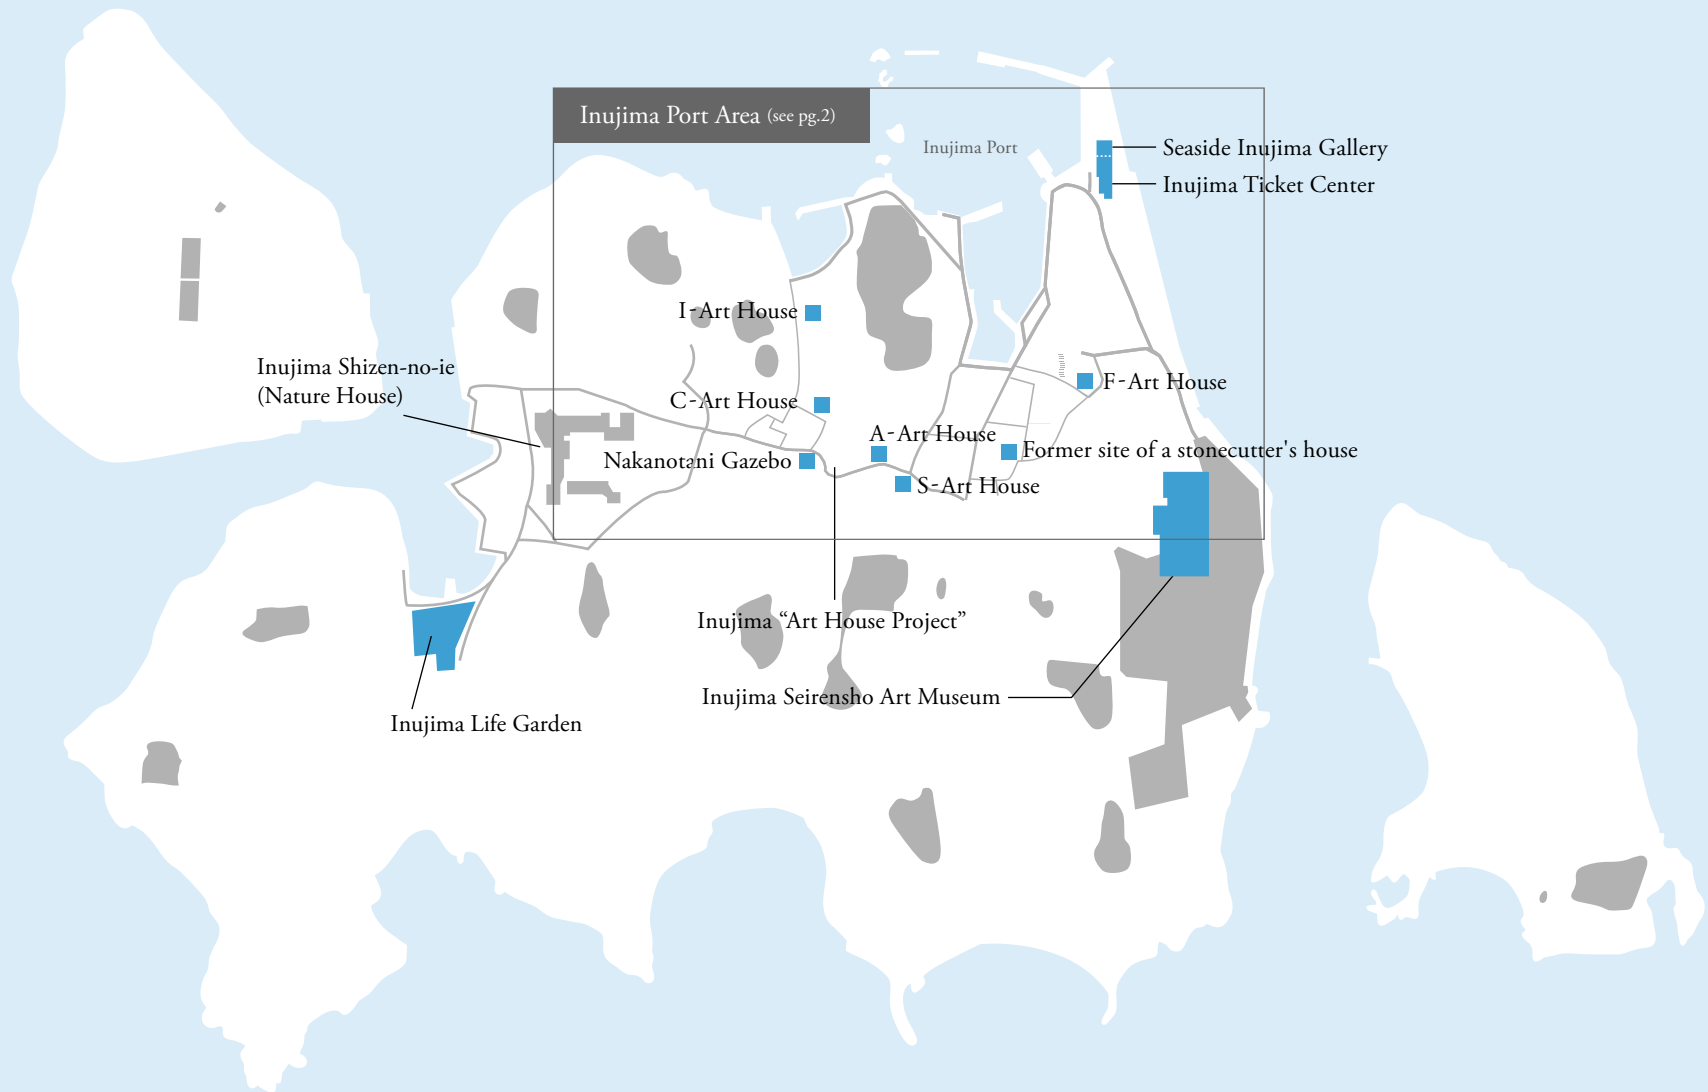

# Inujima

From:	To:	Walking Time
Inujima Port	- Inujima Ticket Center	🚶 a few minutes
Inujima Ticket Center	- Inujima Seirenscho Art Museum	🚶 5 min.
Viewing of 5 houses of Inujima "Art House Project"		🚶 appx. 60 min.
Nakanotani Gazebo	- Inujima Life Garden	🚶 7 min.

# Inujima Port Area

From:	To:	Walking Time
Inujima Port	- Inujima Ticket Center	🚶 a few minutes
Inujima Ticket Center	- Inujima Seirenscho Art Museum	🚶 5 min.
Viewing of 5 houses of Inujima "Art House Project"		🚶 appx. 60 min.

Inujima Seirenscho Art Museum