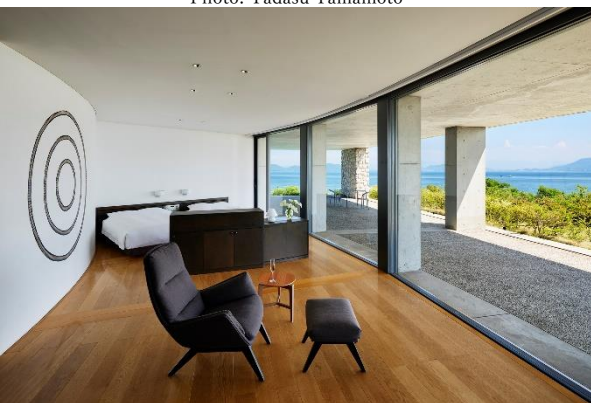

Serendipity Tour in Naoshima

- Tranquil stay in Benesse House Oval with extraordinary art experience-

Benesse Art Site Naoshima has been creating a place with works of art in the Seto Inland Sea landscape over three decades. Through contacts with art, nature, architecture, sceneries and inhabitants of the region, we seek to inspire visitors to reflect on the meaning of Benesse's motto-Well-Being. This is a special 1 night 2 days tour that immerses you in art experience, harmonized with TADA0 ANDO's architecture and pristine nature of Naoshima, from land, sea and sky.

Yayoi Kusama *Pumpkin 2022* ©YAYOI KUSAMA
Photo: Tadasu Yamamoto

Benesse House

Honmura Photo: Ken'ichi Suzuki

Benesse House Oval

Photo: Ken'ichi Suzuki

Benesse House

Highlights

Enjoy the Scenery of the Seto Inland Sea from a New Perspective

Staying at Benesse House Oval Suite

Located on a hilltop a short monorail ride from the museum, Benesse House Oval Suite is a fusion of Ando's architecture and the natural beauty of the Seto Inland Sea, with only six rooms. The Oval Suite where you will stay on this tour is a special room with a view of the Seto Inland Sea from the large floor-to-ceiling openings in the room, and the artist created drawings on the walls.