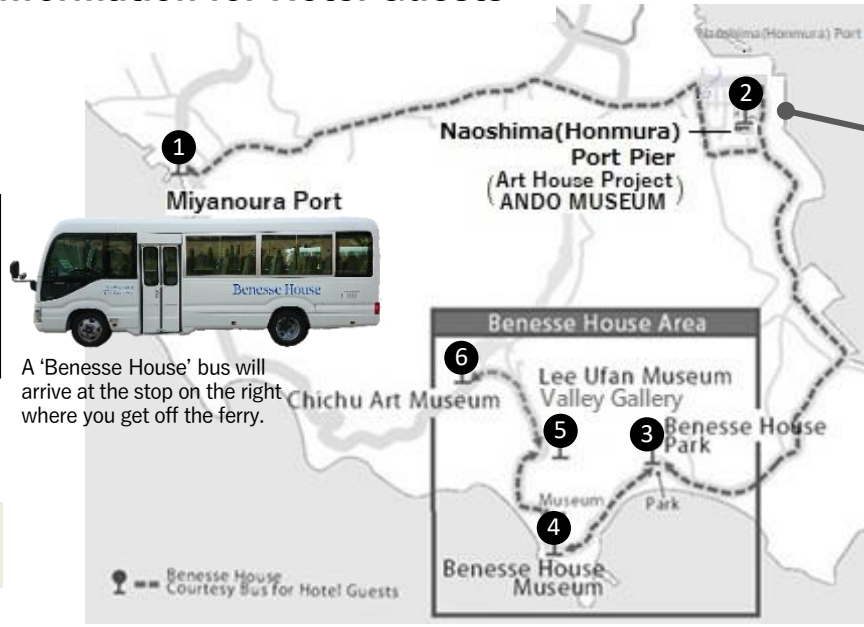

Benesse House Courtesy Bus Information for Hotel Guests

Check-in :

Benesse House consists of 4 buildings. Please get off at the following locations for checking in depending on where you stay.

Staying at	Checking in at
Park	Benesse House Park
Beach	
Museum	Benesse House Museum
Oval	

Luggage deposit before check-in :

You are welcomed to leave your luggage on this bus, as our hotel staff will carry it into your room. You can visit art facilities directly before check-in.