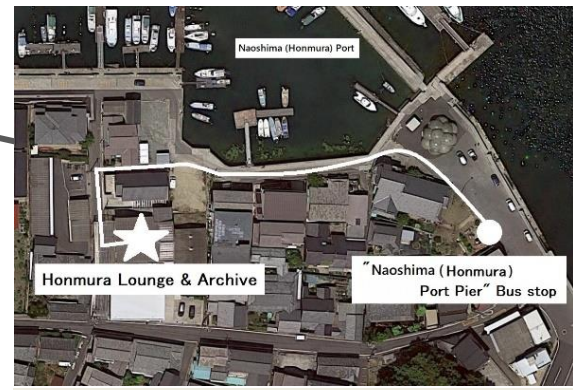

## Check-in :

Benesse House consists of 4 buildings. Please get off at the following locations for checking in depending on where you stay.

Staying at	Checking in at
Park	Benesse House Park
Beach	
Museum	Benesse House Museum
Oval	

## Luggage deposit before check-in :

You are welcomed to leave your luggage on this bus, as our hotel staff will carry it into your room. You can visit art facilities directly before check-in.

Map of Honmura area

★ Please purchase an Art House Project ticket at Honmura Lounge & Archive. (\*3-minutes walk from "Naoshima(Honmura) Port Pier")

◎ Transfer after the courtesy bus finishes We will help you with the transfer between Benesse House Park and Benesse House Museum after the bus service finishes until 8:00 am, the following morning.

※ This symbol "\*" stands for the small passenger boat that departs from a pier outside the ferry terminal in Miyanouara port.