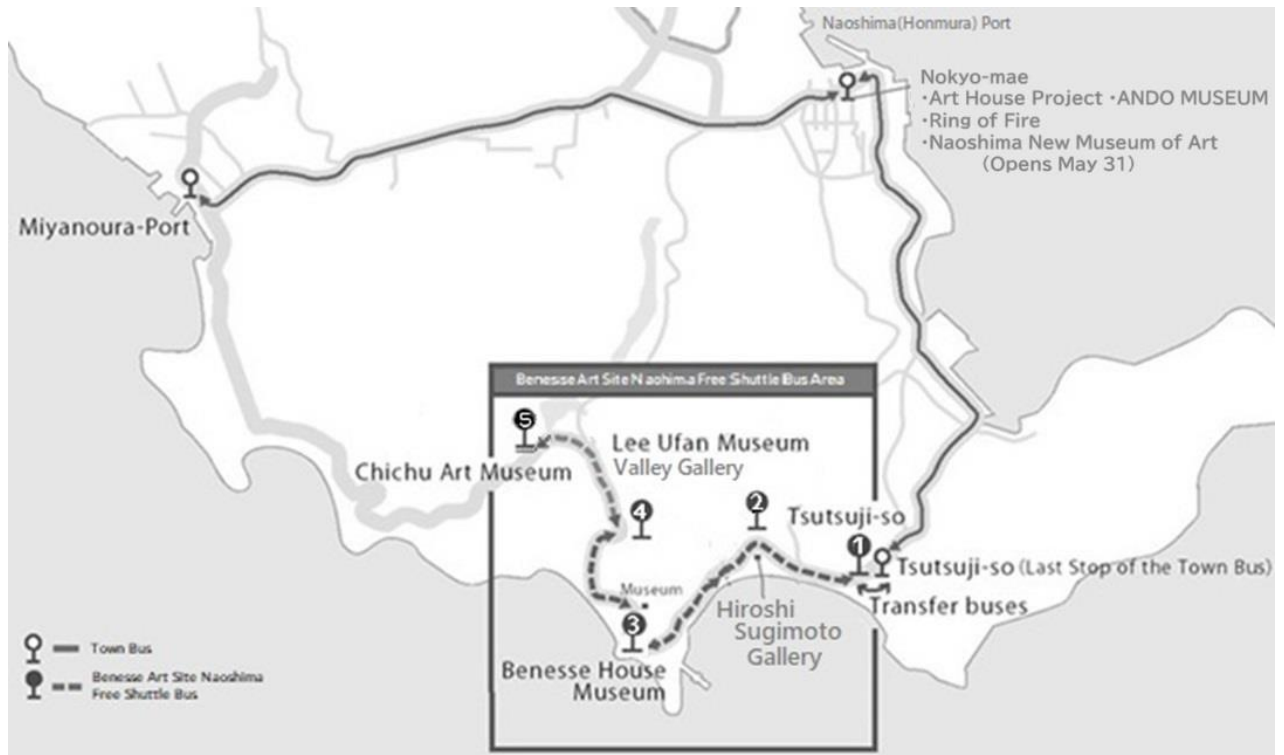

Benesse Art Site Naoshima Free Shuttle Bus Timetable

Dep. from ① Tsutsuji-so - - - - -> Arr. at ⑤ Chichu Art Museum

Transfer buses	Arrival time at Tsutsuji-so by Town Bus	9:19	9:58	10:13	11:19	11:38	12:53	13:18	13:43	14:12	15:03	15:47	16:08	16:43	17:06	17:43
	① Tsutsuji-so	9:25	10:05	10:30	11:25	11:45	13:00	13:25	13:55	14:25	15:10	15:50	16:15	16:52	17:17	17:50
	② Hiroshi Sugimoto Gallery	—	—	—	11:26	11:46	13:01	13:26	13:56	← For getting OFF only		—	—	—	—	
	③ Benesse House Museum	9:28	10:08	10:33	11:28	11:48	13:03	13:28	13:58	14:28	15:13	15:53	16:18	16:55	17:20	17:53
	④ Lee Ufan Museum Valley Gallery	9:30	10:10	10:35	11:30	11:50	13:05	13:30	14:00	14:30	15:15	15:55	16:20	16:57	17:22	17:55
	⑤ Chichu Art Museum	9:32	10:12	10:37	11:32	11:52	13:07	13:32	14:02	14:32	15:17	15:57	16:22	16:59	17:24	17:57

-The capacity of the bus is 26 people. - This symbol "*" stands for the small passenger boat.
 -Free Shuttle Bus does not operate on the days Chichu Art Museum and Lee Ufan Museum are closed.