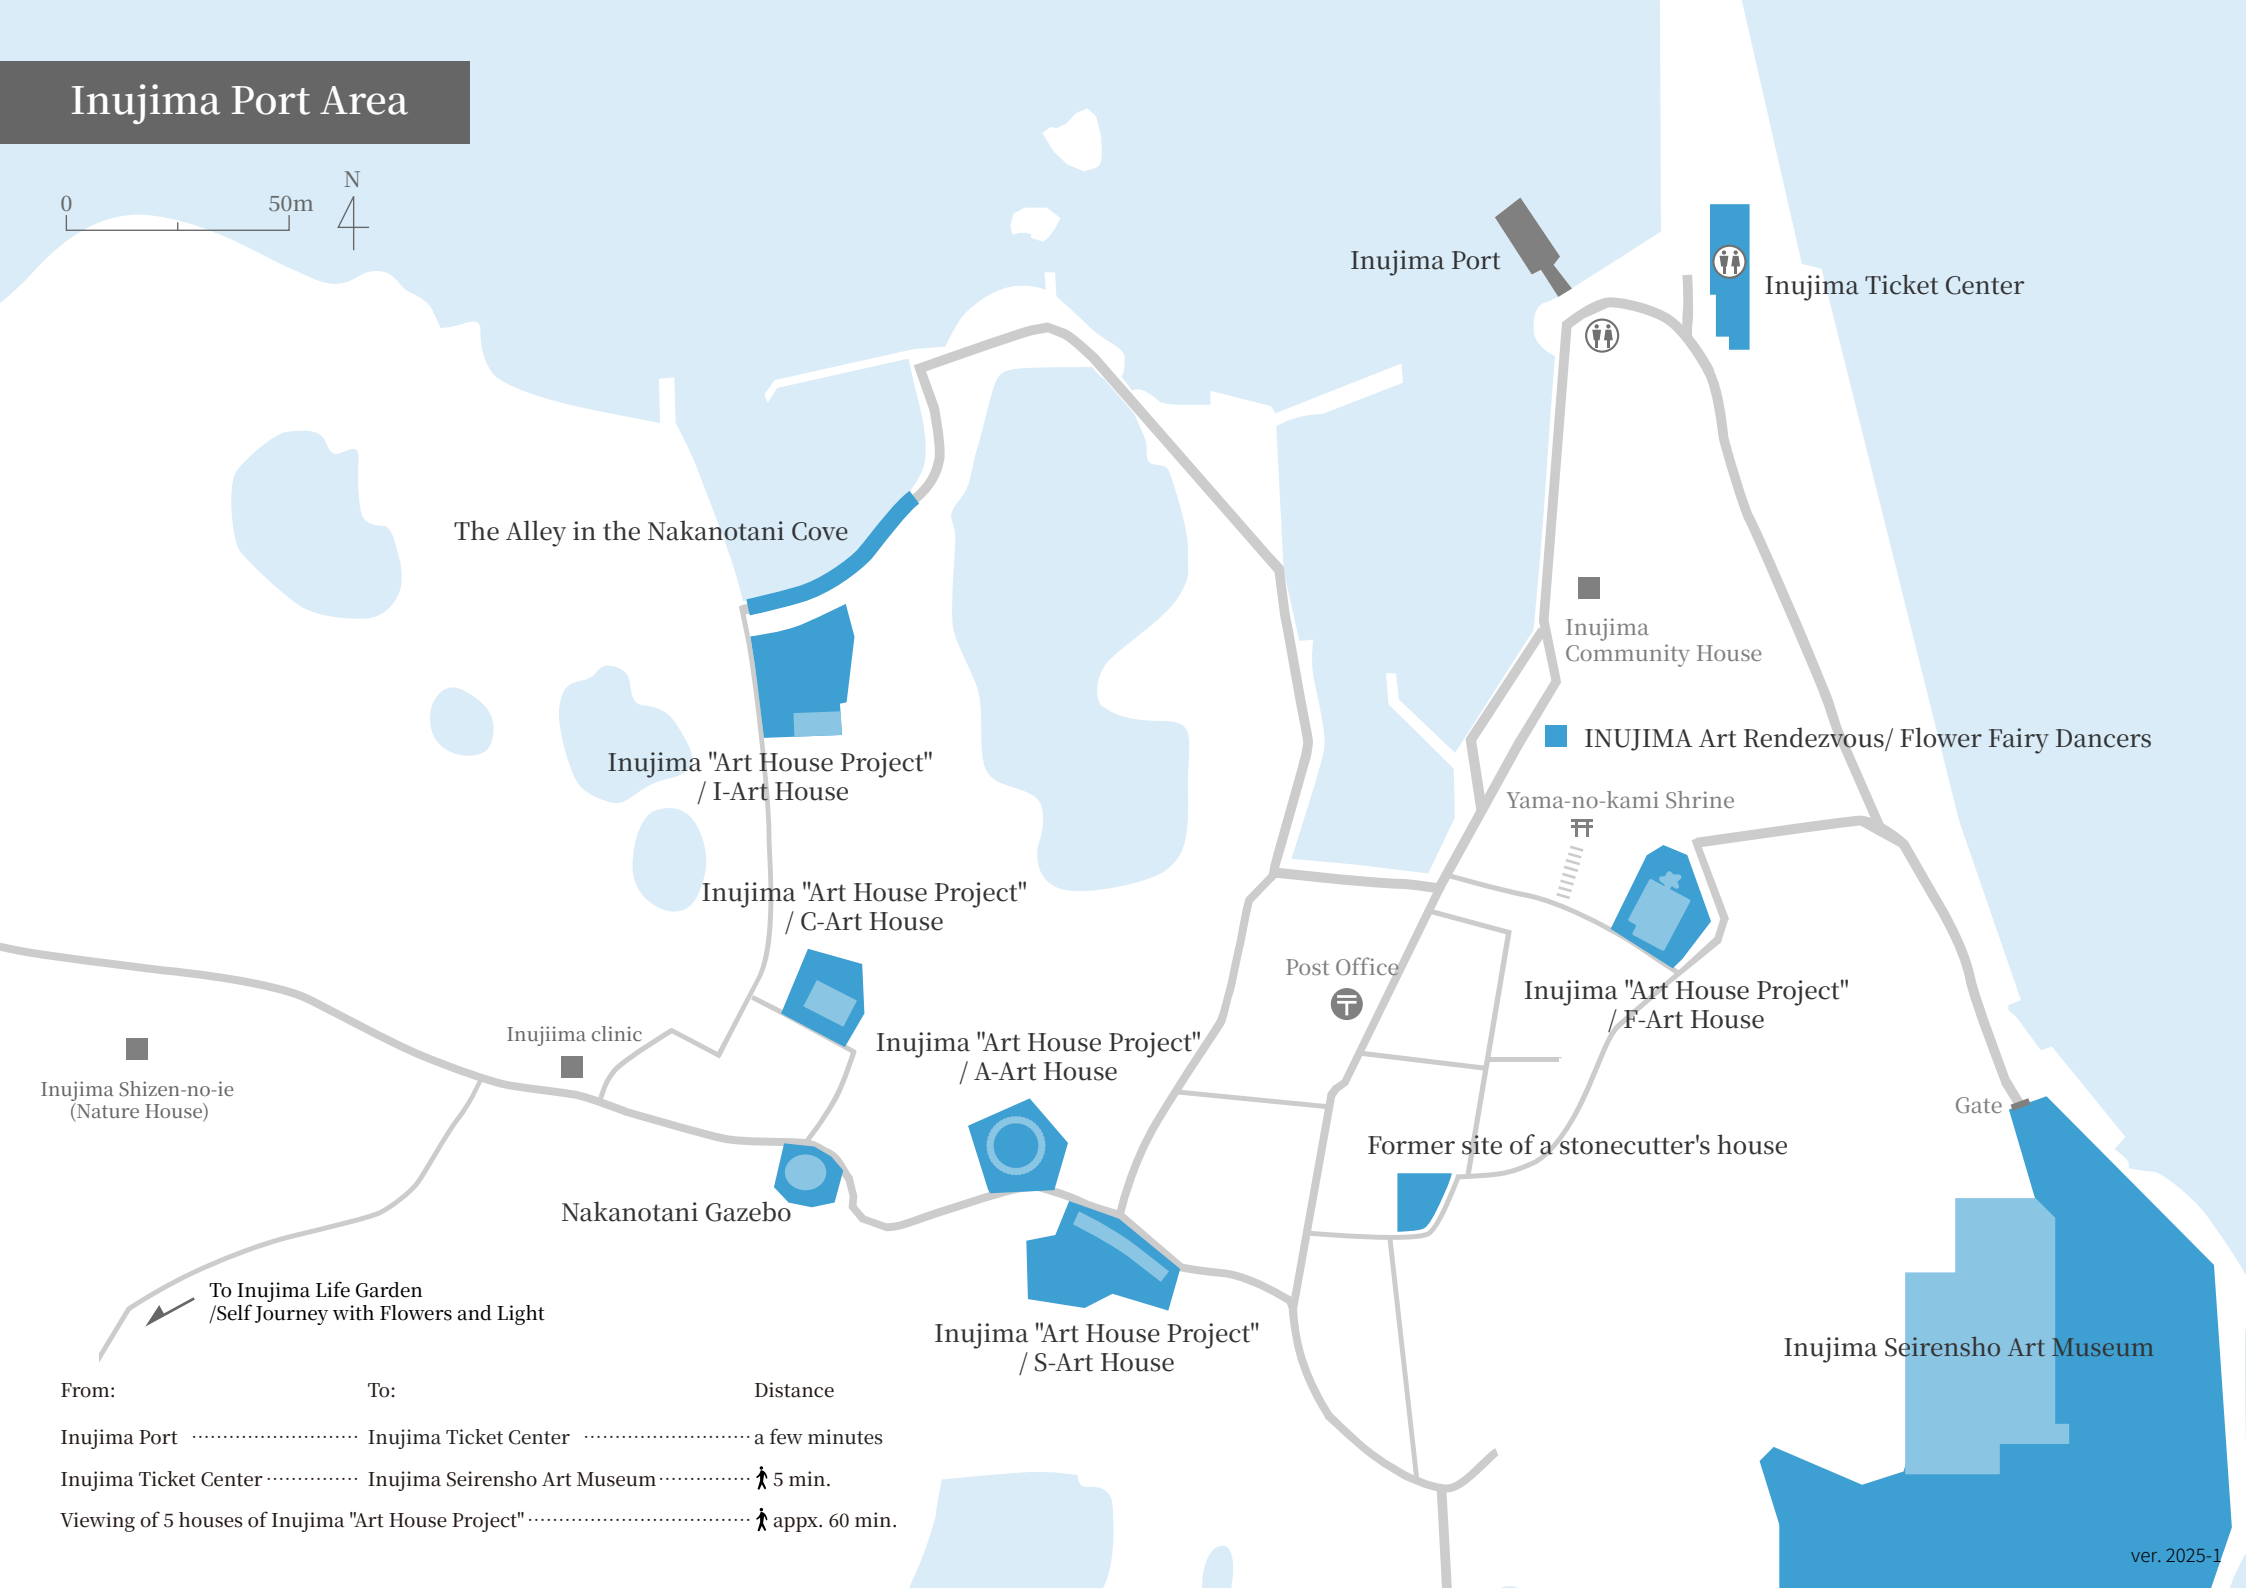

Inujima

From:	To:	Distance
Inujima Port	Inujima Ticket Center	a few minutes
Inujima Ticket Center	Inujima Seirenscho Art Museum	🚶 5 min.
Inujima Port	Inujima Life Garden	🚶 12 min.
Viewing of 5 houses of Inujima "Art House Project"		🚶 appx. 60 min.

Inujima Port Area

Inujima Shizen-no-ie
(Nature House)

Inujiima clinic

Nakanotani Gazebo

Inujima "Art House Project"
/ I-Art House

Inujima "Art House Project"
/ C-Art House

Inujima "Art House Project"
/ A-Art House

Gate

Inujima Seirenscho Art Museum

To Inujima Life Garden
/Self Journey with Flowers and Light

From:	To:	Distance
Inujima Port	Inujima Ticket Center	a few minutes
Inujima Ticket Center	Inujima Seirenscho Art Museum	5 min.
Viewing of 5 houses of Inujima "Art House Project"		appx. 60 min.