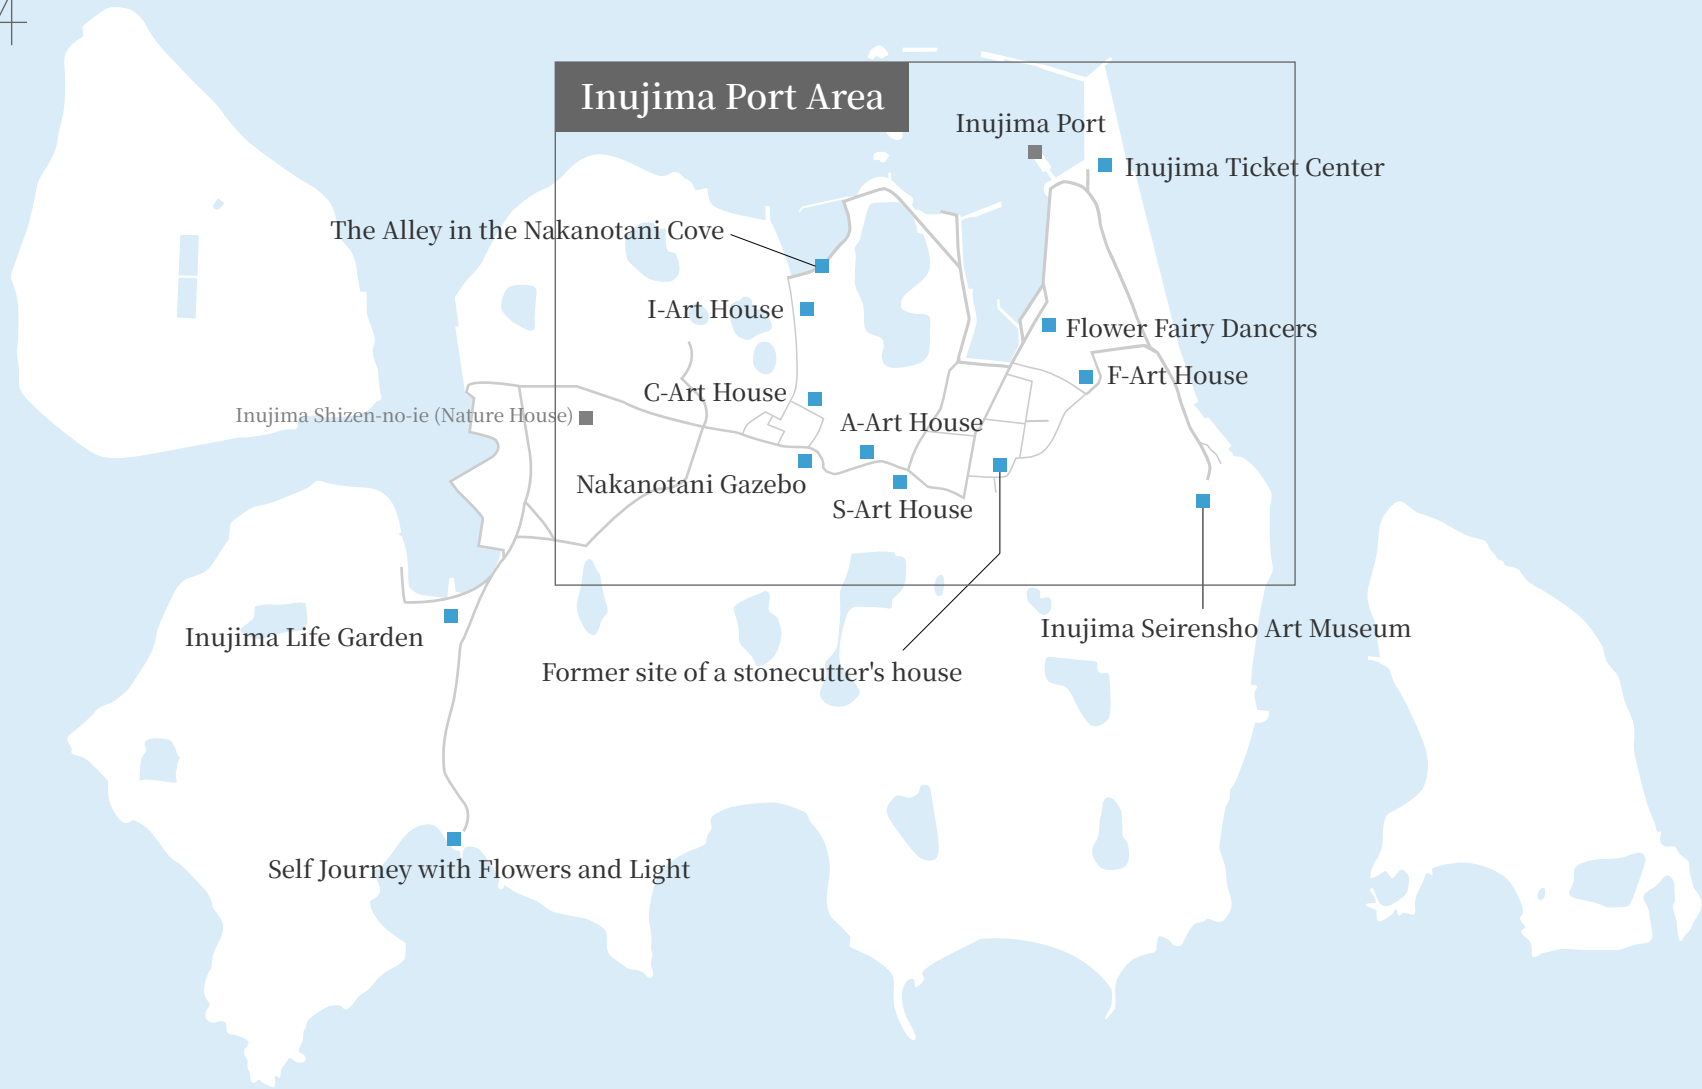

Inujima

From:	To:	Distance
Inujima Port	Inujima Ticket Center	a few minutes
Inujima Ticket Center	Inujima Seirenscho Art Museum	🚶 5 min.
Inujima Port	Inujima Life Garden	🚶 12 min.
Viewing of 5 houses of Inujima "Art House Project"		🚶 appx. 60 min.

Inujima Port Area

Inujima Shizen-no-ie
(Nature House)

Inujiima clinic

Nakanotani Gazebo

Inujima "Art House Project"
/ I-Art House

Inujima "Art House Project"
/ C-Art House

Inujima "Art House Project"
/ A-Art House

Gate

Inujima Seirenscho Art Museum

To Inujima Life Garden
/Self Journey with Flowers and Light

From:	To:	Distance
Inujima Port	Inujima Ticket Center	a few minutes
Inujima Ticket Center	Inujima Seirenscho Art Museum	5 min.
Viewing of 5 houses of Inujima "Art House Project"		appx. 60 min.